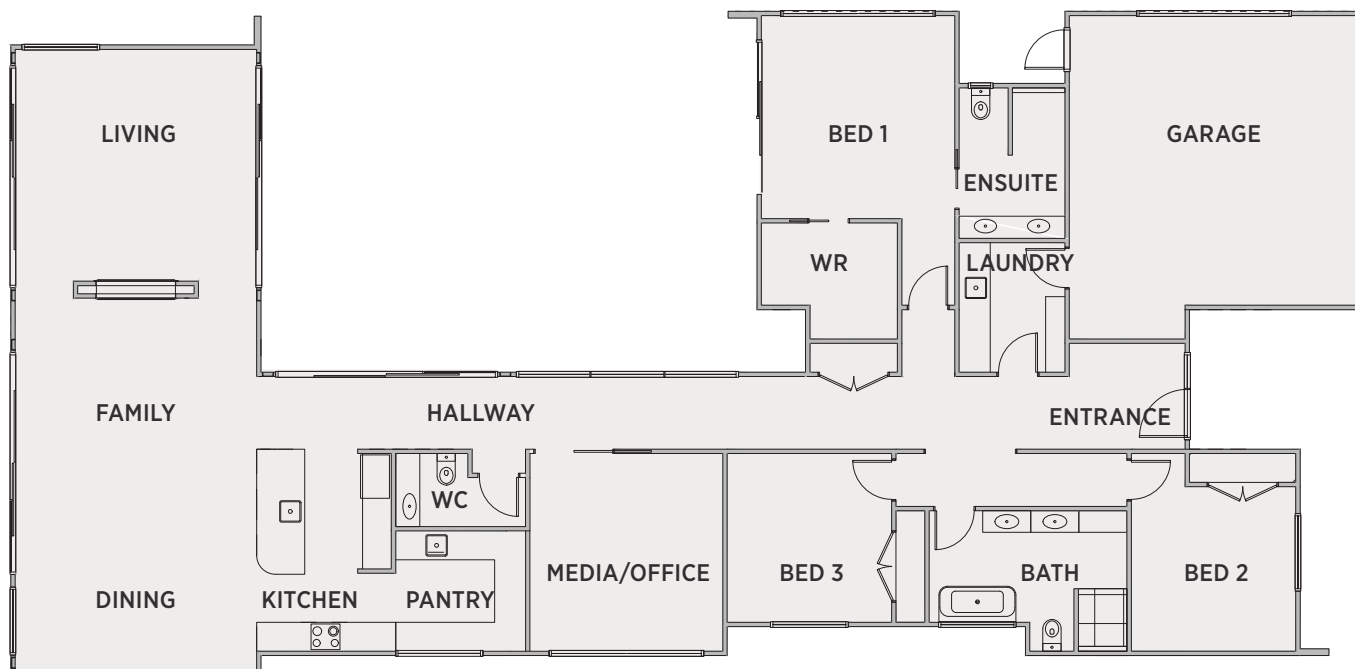

KOKOMEA  
PARK

SHOW  
HOME

**PH** PENNY  
HOMES

273m<sup>2</sup>  
FLOOR AREA

8 Ngaru Crescent, Kokomea Park, Taupō

3

2.5

2