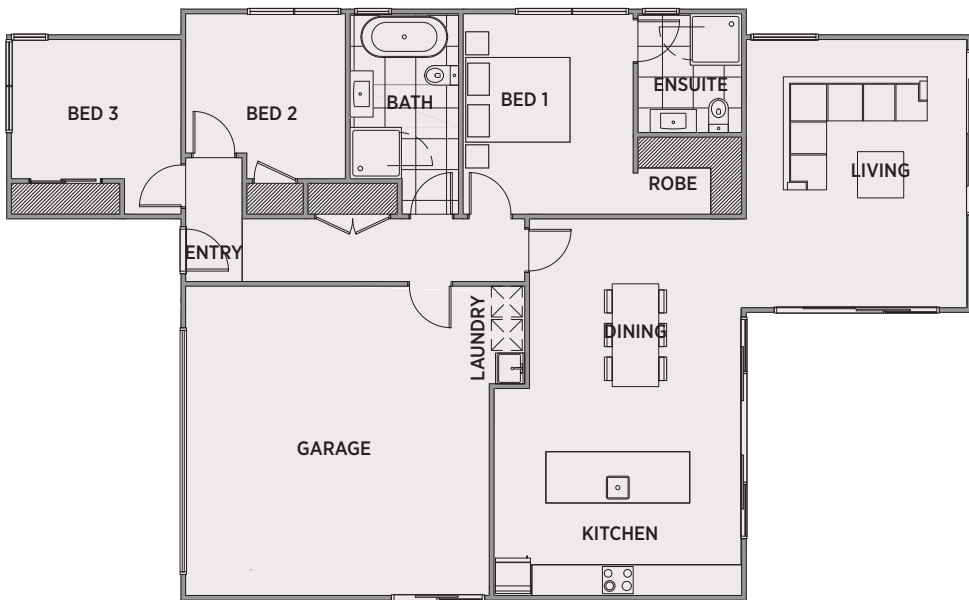

**163m<sup>2</sup>**  
FLOOR AREA

# LOT 53

 3	 2	 2
---	---	---

**KOKOMEA  
PARK**

## BATHROOMS & TOILET ROOM FIXTURES

<b>Vanity</b>	Robertson Agencies - Evolve Wall Hung
<b>Bath</b>	Robertson Agencies BTW Otto, FS 1700mm
<b>Tapware</b>	Robertson Agencies Ion or Uno range
<b>Shower</b>	Athena Soul - 1000 x 1000 - Angle Corner - with Moulded Recess and White Easy Clean Trap
<b>Toilet Suite</b>	Robertson Agencies - Uno BTW Vitreous China
<b>Basin</b>	Robertson Agencies - Studio Plus 440 Hand Basin with Chrome Bottle Trap (W/C only)
<b>Mirrors</b>	Above Vanity in Bathroom and Ensuite
<b>Towel Rails</b>	Heated - 7 Bar Ladder Rail
<b>Fan</b>	Manrose Halogen Fan Light