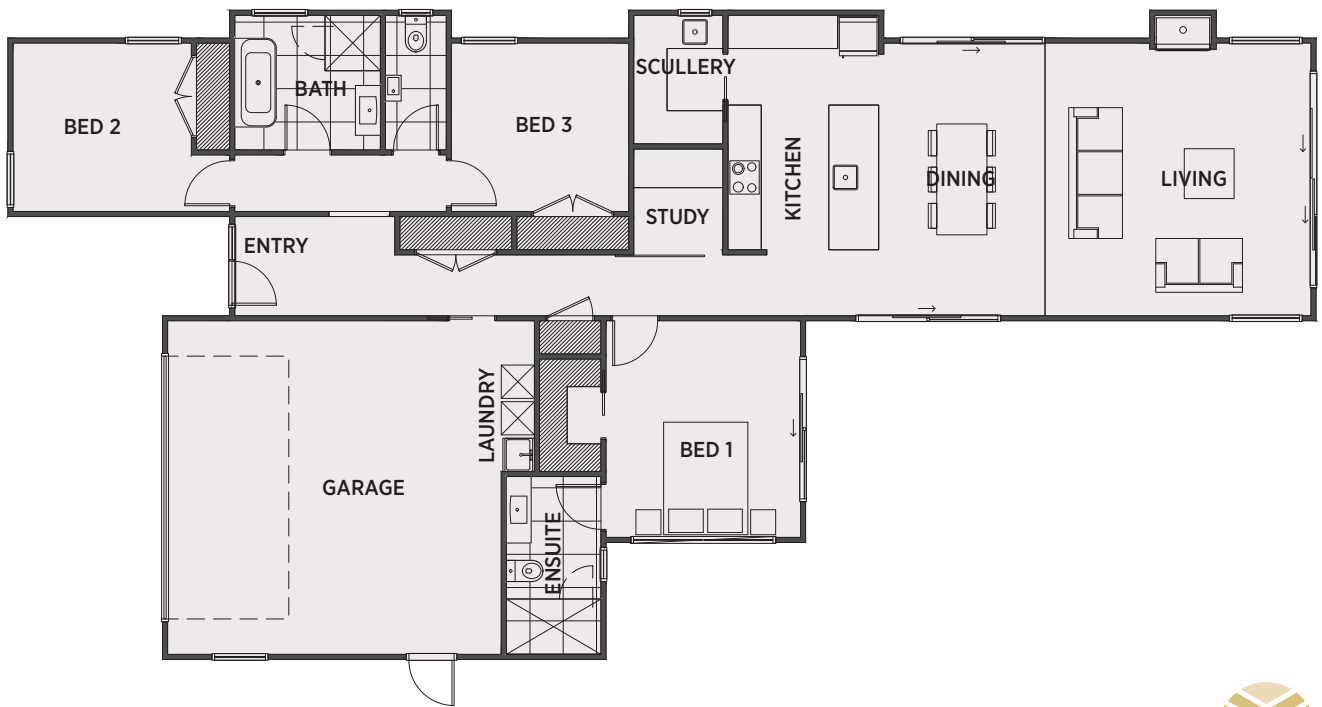

181m²
FLOOR AREA

LOT 49

 3	 2	 2
---	---	---

**KOKOMEA
PARK**

GENERAL

Build	Complete Land & Home Package
Consents Insurance	Building Consents and Inspection Fees Construction and Liability Insurance
Project Assistance	Assigned Project Manager Colour Consultant

INTERIOR

Kitchen	PC Sum to Kitchen or Standard PHL Layout
Sink Mixer	Robertson Agencies Ion or Uno Range
Appliances	PHL Westinghouse Range Parex E20 Waste Disposal
Splashback	Tiled Splashback Allowance
Laundry Tub	Aquatica
Flooring	Liberty Range of carpets Quickstep Classic Range of Laminate Tiled Floors to Bathrooms
Doors	MDF Paint Quality - Hollow Core Spray Lacquered Prehung Doors Windsor Astron Range Door Furniture
Wardrobes	Single Shelf and Wardrobe Rail Linen Cupboard - 4 Shelves
Hot Water	Rinnai 26l ext Gas Infinity
Heating	Escea DL850 Gas Fire
Lights	PHL LED Light Range with PDL Iconic Switch Gear
TV	Reticulate for Sky TV / Home Networks
Clean	Commercial Clean

BATHROOMS & TOILET ROOM FIXTURES

Vanity	Robertson Agencies - Evolve Wall Hung
Bath	Robertson Agencies BTW Otto, FS 1700mm
Tapware	Robertson Agencies Ion or Uno range
Shower	Tiled Showers with Frameless Glass Doors
Toilet Suite	Robertson Agencies - Uno BTW Vitreous China
Basin	Robertson Agencies - Studio Plus 440 Hand Basin with Chrome Bottle Trap (W/C only)
Mirrors	Above Vanity in Bathroom and Ensuite
Towel Rails	Heated - 7 Bar Ladder Rail
Fan	Manrose Halogen Fan Light