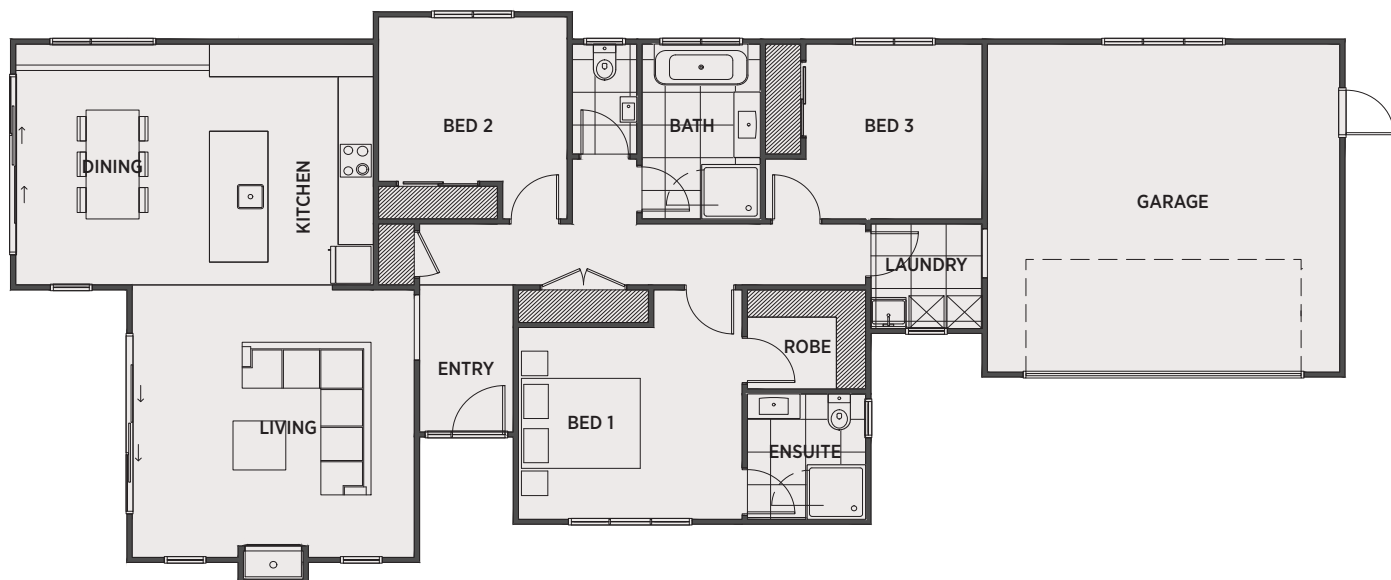

174m²
FLOOR AREA

LOT 48

 3	 2	 2
-----------------------------------------------------------------------------------------	-----------------------------------------------------------------------------------------	-----------------------------------------------------------------------------------------

INTERIOR

Kitchen	PC Sum to Kitchen or Standard PHL Layout
Sink Mixer	Robertson Agencies Ion or Uno Range
Appliances	PHL Westinghouse Range Parex E20 Waste Disposal
Splashback	Tiled Splashback Allowance
Laundry Tub	Aquatica
Flooring	Liberty Range of carpets Quickstep Classic Range of Laminate Tiled Floors to Bathrooms
Doors	MDF Paint Quality - Hollow Core Spray Lacquered Prehung Doors Windsor Astron Range Door Furniture
Wardrobes	Single Shelf and Wardrobe Rail Linen Cupboard - 4 Shelves
Hot Water	Rinnai 26l ext Gas Infinity
Heating	Escea DL850 Gas Fire
Lights	PHL LED Light Range with PDL Iconic Switch Gear
TV	Reticulate for Sky TV / Home Networks
Clean	Commercial Clean

BATHROOMS & TOILET ROOM FIXTURES

Vanity	Robertson Agencies - Evolve Wall Hung
Bath	Robertson Agencies BTW Otto, FS 1700mm
Tapware	Robertson Agencies Ion or Uno range
Shower	Athena Soul - 1000 x 1000 - Angle Corner - with Moulded Recess and White Easy Clean Trap
Toilet Suite	Robertson Agencies - Uno BTW Vitreous China
Basin	Robertson Agencies - Studio Plus 440 Hand Basin with Chrome Bottle Trap (W/C only)
Mirrors	Above Vanity in Bathroom and Ensuite
Towel Rails	Heated - 7 Bar Ladder Rail
Fan	Manrose Halogen Fan Light