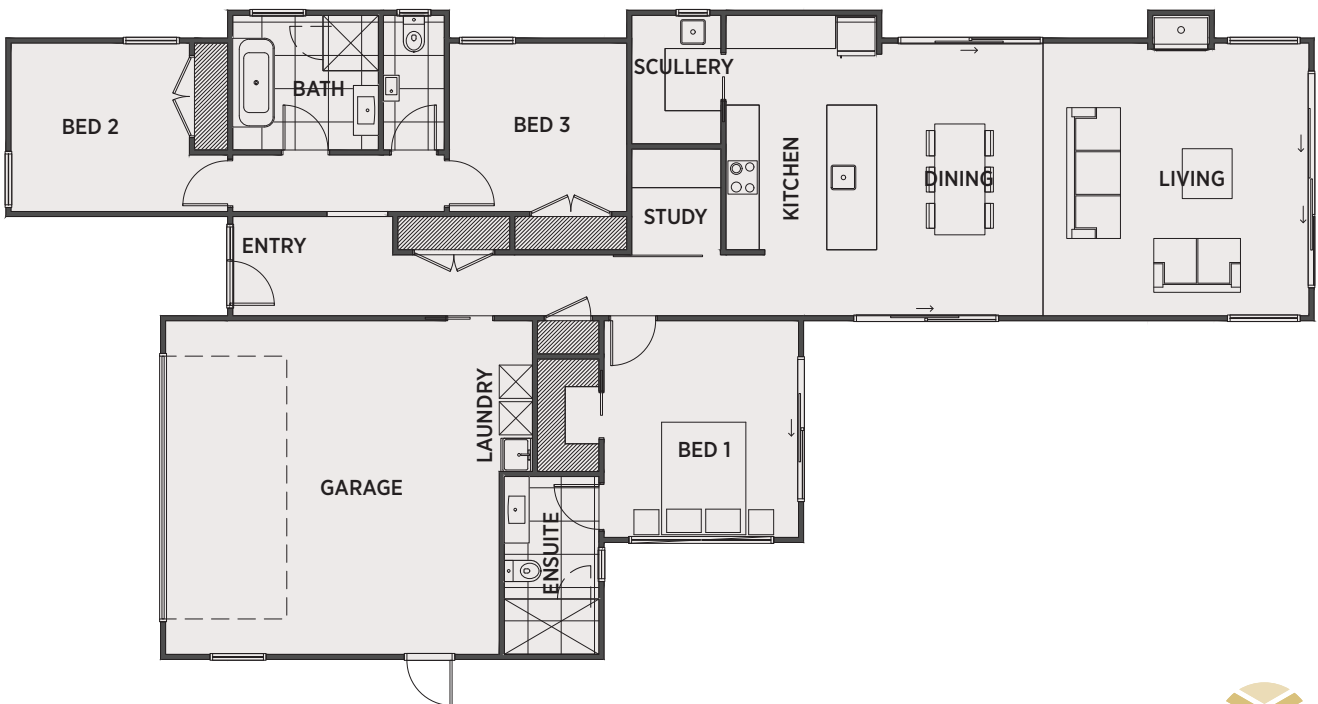

181m²
FLOOR AREA

LOT 39

 3	 2	 2
---	---	---

**KOKOMEA
PARK**

GENERAL

Build	Complete Land & Home Package
Consents Insurance	Building Consents and Inspection Fees Construction and Liability Insurance
Project Assistance	Assigned Project Manager Colour Consultant

INTERIOR

Kitchen	PC Sum to Kitchen or Standard PHL Layout
Sink Mixer	Robertson Agencies Ion or Uno Range
Appliances	PHL Westinghouse Range Parex E20 Waste Disposal
Splashback	Tiled Splashback Allowance
Laundry Tub	Aquatica
Flooring	Liberty Range of carpets Quickstep Classic Range of Laminate Tiled Floors to Bathrooms
Doors	MDF Paint Quality - Hollow Core Spray Lacquered Prehung Doors Windsor Astron Range Door Furniture
Wardrobes	Single Shelf and Wardrobe Rail Linen Cupboard - 4 Shelves
Hot Water	Rinnai 26l ext Gas Infinity
Heating	Escea DL850 Gas Fire
Lights	PHL LED Light Range with PDL Iconic Switch Gear
TV	Reticulate for Sky TV / Home Networks
Clean	Commercial Clean

BATHROOMS & TOILET ROOM FIXTURES

Vanity	Robertson Agencies - Evolve Wall Hung
Bath	Robertson Agencies BTW Otto, FS 1700mm
Tapware	Robertson Agencies Ion or Uno range
Shower	Tiled Showers with Framless Glass Doors
Toilet Suite	Robertson Agencies - Uno BTW Vitreous China
Basin	Robertson Agencies - Studio Plus 440 Hand Basin with Chrome Bottle Trap (W/C only)
Mirrors	Above Vanity in Bathroom and Ensuite
Towel Rails	Heated - 7 Bar Ladder Rail
Fan	Manrose Halogen Fan Light