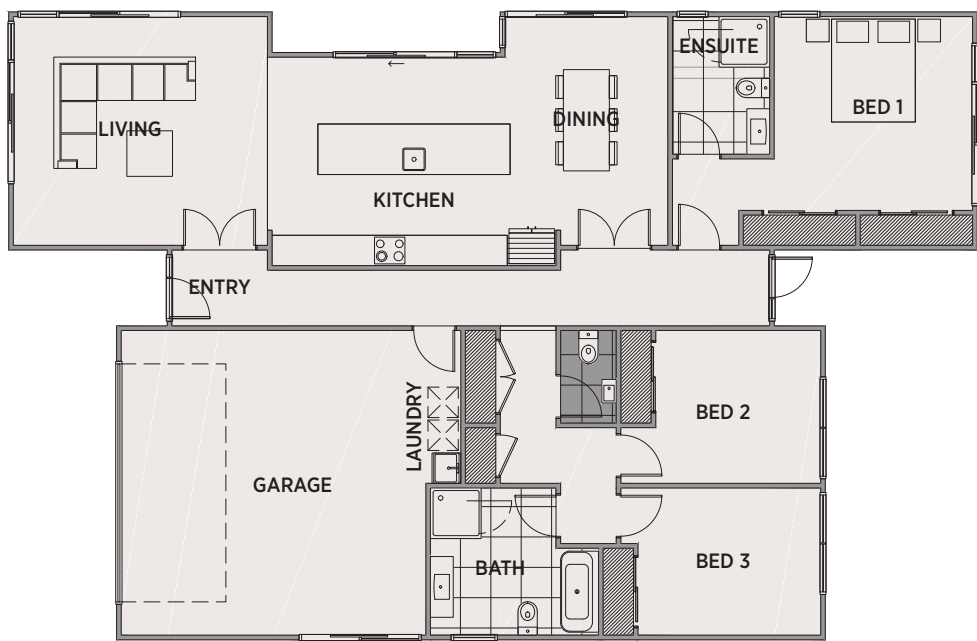

190m²
FLOOR AREA

LOT 33

 3	 2	 2
---	---	---

**KOKOMEA
PARK**

GENERAL

Build	Complete Land & Home Package
Consents Insurance	Building Consents and Inspection Fees Construction and Liability Insurance
Project Assistance	Assigned Project Manager Colour Consultant

INTERIOR

Kitchen	PC Sum to Kitchen or Standard PHL Layout
Sink Mixer	Robertson Agencies Ion or Uno Range
Appliances	PHL Westinghouse Range Parex E20 Waste Disposal
Splashback	Tiled Splashback Allowance
Laundry Tub	Aquatica
Flooring	Liberty Range of carpets Quickstep Classic Range of Laminate Tiled Floors to Bathrooms
Doors	MDF Paint Quality - Hollow Core Spray Lacquered Prehung Doors Windsor Astron Range Door Furniture
Wardrobes	Single Shelf and Wardrobe Rail Linen Cupboard - 4 Shelves
Hot Water	Rinnai 26l ext Gas Infinity
Heating	Daiken Heat Pump FTXS17F Inverter
Lights	PHL LED Light Range with PDL Iconic Switch Gear
TV	Reticulate for Sky TV / Home Networks
Clean	Commercial Clean

BATHROOMS & TOILET ROOM FIXTURES

Vanity	Robertson Agencies - Evolve Wall Hung
Bath	Robertson Agencies BTW Otto, FS 1700mm
Tapware	Robertson Agencies Ion or Uno range
Shower	Athena Soul - 1000 x 1000 - Angle Corner - with Moulded Recess and White Easy Clean Trap
Toilet Suite	Robertson Agencies - Uno BTW Vitreous China
Basin	Robertson Agencies - Studio Plus 440 Hand Basin with Chrome Bottle Trap (W/C only)
Mirrors	Above Vanity in Bathroom and Ensuite
Towel Rails	Heated - 7 Bar Ladder Rail
Fan	Manrose Halogen Fan Light