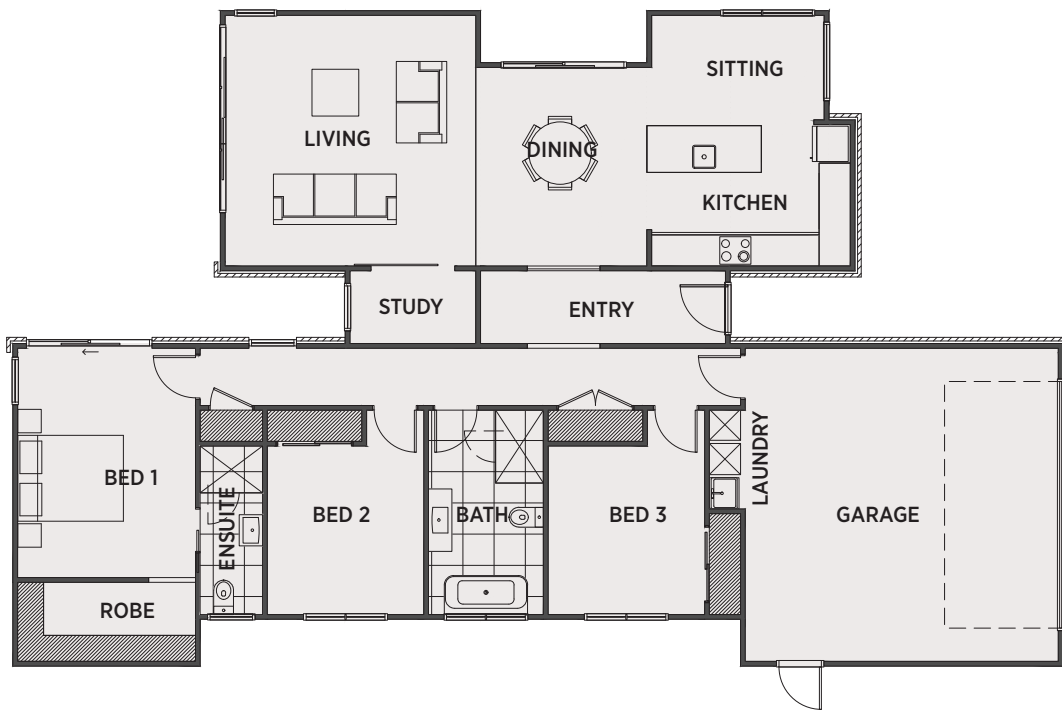

LOT 28

183m²
FLOOR AREA

 3	 2	 2
---	---	---

**KOKOMEA
PARK**

GENERAL

Build	Complete Land & Home Package
Consents Insurance	Building Consents and Inspection Fees Construction and Liability Insurance
Project Assistance	Assigned Project Manager Colour Consultant

INTERIOR

Kitchen	PC Sum to Kitchen or Standard PHL Layout
Sink Mixer	Robertson Agencies Ion or Uno Range
Appliances	PHL Westinghouse Range Parex E20 Waste Disposal
Splashback	Tiled Splashback Allowance
Laundry Tub	Aquatica
Flooring	Liberty Range of carpets Quickstep Classic Range of Laminate Tiled Floors to Bathrooms
Doors	MDF Paint Quality - Hollow Core Spray Lacquered Prehung Doors Windsor Astron Range Door Furniture
Wardrobes	Single Shelf and Wardrobe Rail Linen Cupboard - 4 Shelves
Hot Water	Rinnai 26l ext Gas Infinity
Heating	Daiken Heat Pump FTXS17F Inverter
Lights	PHL LED Light Range with PDL Iconic Switch Gear
TV	Reticulate for Sky TV / Home Networks
Clean	Commercial Clean

BATHROOMS & TOILET ROOM FIXTURES

Vanity	Robertson Agencies - Evolve Wall Hung
Bath	Robertson Agencies BTW Otto, FS 1700mm
Tapware	Robertson Agencies Ion or Uno range
Shower	Tiled Showers with Frameless Glass Doors
Toilet Suite	Robertson Agencies -Uno BTW Vitreous China
Basin	Robertson Agencies - Studio Plus 440 Hand Basin with Chrome Bottle Trap (W/C only)
Mirrors	Above Vanity in Bathroom and Ensuite
Towel Rails	Heated - 7 Bar Ladder Rail
Fan	Manrose Halogen Fan Light