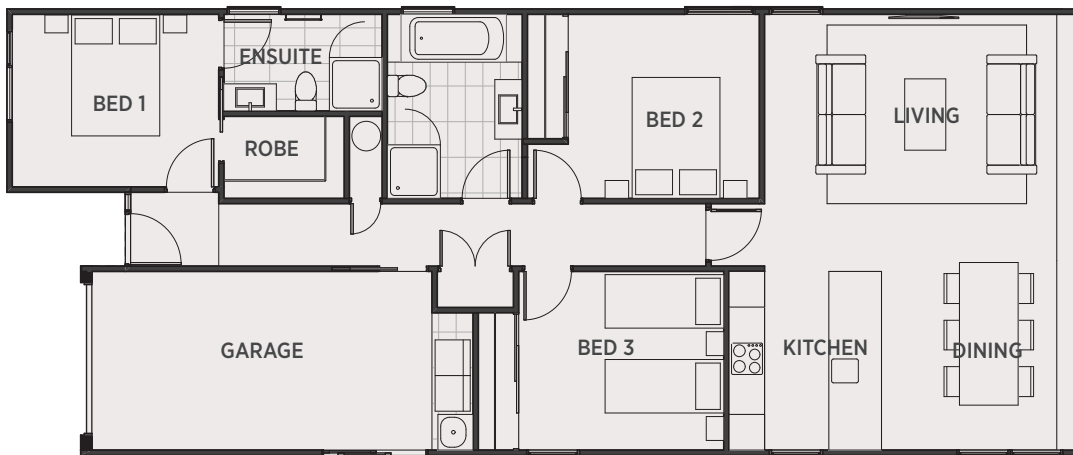

128m²
FLOOR AREA

LOT 16

 3	 2	 1
---	---	---

**KOKOMEA
PARK**

GENERAL

Build	Complete Land & Home Package
Consents Insurance	Building Consents and Inspection Fees Construction and Liability Insurance
Project Assistance	Assigned Project Manager
Colour Consultant	Exterior Colours Predetermined Interior Selection from Colour Boards

INTERIOR

Kitchen	Standard PHL Layout with Formica Bench Top and Soft Closing Drawers
Sink Mixer	Robertson Agencies Ion Range
Appliances	PHL Robinhood Range Parex E20 Waste Disposal
Splashback	Tiles to Splashback 700x 600mm
Laundry Tub	Aquatica
Flooring	PHL Selected Vinyl Flooring to Entry, Bathroom, Ensuite & Kitchen PHL Range Carpet to Remainder of Home
Doors	MDF Paint Quality – Hollow Core Spray Lacquered Prehung Doors Windsor Futura Range Door Furniture
Wardrobes	Single Shelf and Wardrobe Rail Linen Cupboard - 4 Shelves
Hot Water	Rheem 180L Mains Pressure HWC
Heating	Daiken Heat Pump Inverter
Lights	PHL LED Light Range with PDL Iconic Switch Gear
TV	Reticulate for Sky TV / Home Networks
Clean	Commercial Clean

BATHROOMS & TOILET ROOM FIXTURES

Vanity	Robertson Agencies – Evolve Wall Hung
Bath	Robertson Agencies BTW Otto, Free Standing Bath
Tapware	Robertson Agencies Ion range
Shower	2 Sided Angle Corner Shower – with Moulded Recess and White Easy Clean Trap
Toilet Suite	Robertson Agencies – Back to Wall
Mirrors	Above Vanity in Bathroom and Ensuite
Towel Rails	Heated – 7 Bar Ladder Rail
Fan	Manrose Halogen Fan Light