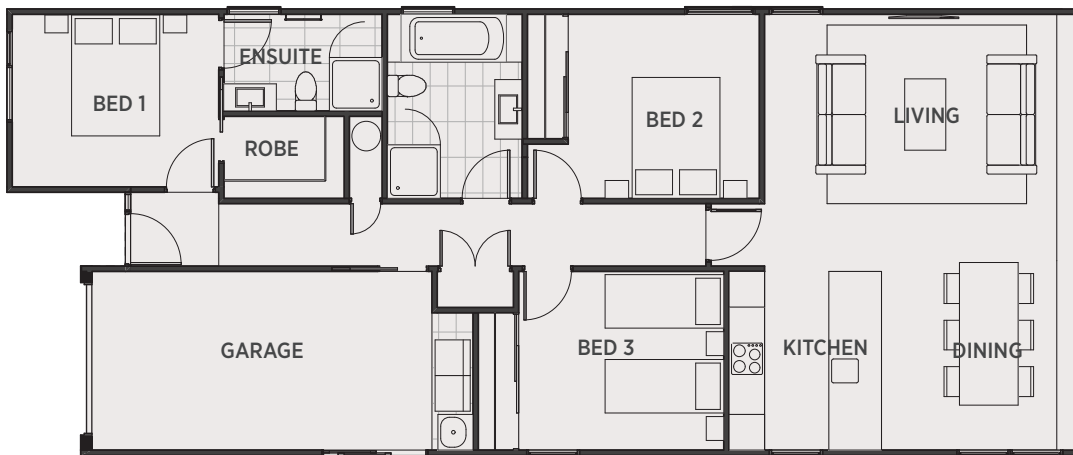

128m²
FLOOR AREA

LOT 15

 3	 2	 1
---	---	---

**KOKOMEA
PARK**

GENERAL

Build	Complete Land & Home Package
Consents Insurance	Building Consents and Inspection Fees Construction and Liability Insurance
Project Assistance	Assigned Project Manager
Colour Consultant	Exterior Colours Predetermined Interior Selection from Colour Boards

INTERIOR

Kitchen	Standard PHL Layout with Formica Bench Top and Soft Closing Drawers
Sink Mixer	Robertson Agencies Ion Range
Appliances	PHL Robinhood Range Parex E20 Waste Disposal
Splashback	Tiles to Splashback 700x 600mm
Laundry Tub	Aquatica
Flooring	PHL Selected Vinyl Flooring to Entry, Bathroom, Ensuite & Kitchen PHL Range Carpet to Remainder of Home
Doors	MDF Paint Quality – Hollow Core Spray Lacquered Prehung Doors Windsor Futura Range Door Furniture
Wardrobes	Single Shelf and Wardrobe Rail Linen Cupboard - 4 Shelves
Hot Water	Rheem 180L Mains Pressure HWC
Heating	Daiken Heat Pump Inverter
Lights	PHL LED Light Range with PDL Iconic Switch Gear
TV	Reticulate for Sky TV / Home Networks
Clean	Commercial Clean

BATHROOMS & TOILET ROOM FIXTURES

Vanity	Robertson Agencies – Evolve Wall Hung
Bath	Robertson Agencies BTW Otto, Free Standing Bath
Tapware	Robertson Agencies Ion range
Shower	2 Sided Angle Corner Shower – with Moulded Recess and White Easy Clean Trap
Toilet Suite	Robertson Agencies – Back to Wall
Mirrors	Above Vanity in Bathroom and Ensuite
Towel Rails	Heated – 7 Bar Ladder Rail
Fan	Manrose Halogen Fan Light