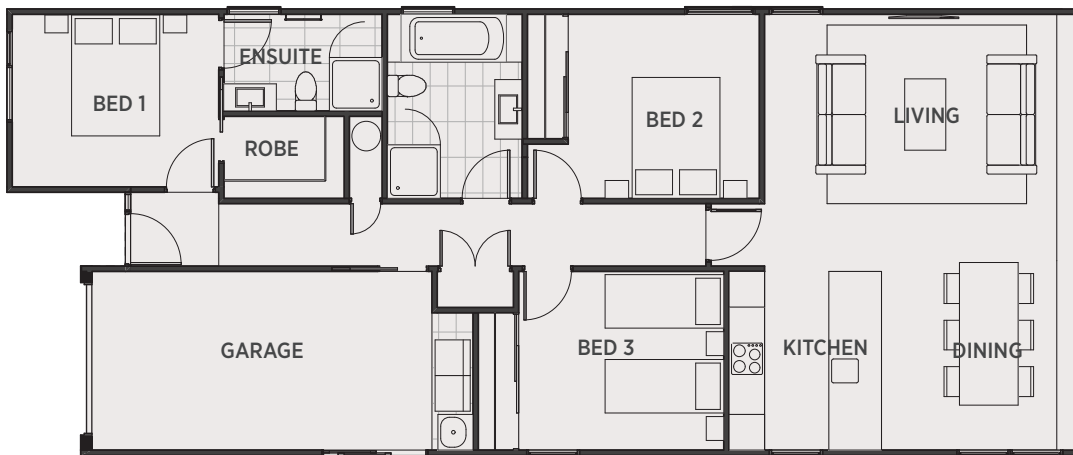

**128m<sup>2</sup>**  
FLOOR AREA

# LOT 13

 3	 2	 1
---	---	---

**KOKOMEA  
PARK**

## INTERIOR

<b>Kitchen</b>	Standard PHL Layout with Formica Bench Top and Soft Closing Drawers
<b>Sink Mixer</b>	Robertson Agencies Ion Range
<b>Appliances</b>	PHL Robinhood Range Parex E20 Waste Disposal
<b>Splashback</b>	Tiles to Splashback 700x 600mm
<b>Laundry Tub</b>	Aquatica
<b>Flooring</b>	PHL Selected Vinyl Flooring to Entry, Bathroom, Ensuite & Kitchen PHL Range Carpet to Remainder of Home
<b>Doors</b>	MDF Paint Quality – Hollow Core Spray Lacquered Prehung Doors Windsor Futura Range Door Furniture
<b>Wardrobes</b>	Single Shelf and Wardrobe Rail Linen Cupboard - 4 Shelves
<b>Hot Water</b>	Rheem 180L Mains Pressure HWC
<b>Heating</b>	Daiken Heat Pump Inverter
<b>Lights</b>	PHL LED Light Range with PDL Iconic Switch Gear
<b>TV</b>	Reticulate for Sky TV / Home Networks
<b>Clean</b>	Commercial Clean

## BATHROOMS & TOILET ROOM FIXTURES

<b>Vanity</b>	Robertson Agencies – Evolve Wall Hung
<b>Bath</b>	Robertson Agencies BTW Otto, Free Standing Bath
<b>Tapware</b>	Robertson Agencies Ion range
<b>Shower</b>	2 Sided Angle Corner Shower – with Moulded Recess and White Easy Clean Trap
<b>Toilet Suite</b>	Robertson Agencies – Back to Wall
<b>Mirrors</b>	Above Vanity in Bathroom and Ensuite
<b>Towel Rails</b>	Heated – 7 Bar Ladder Rail
<b>Fan</b>	Manrose Halogen Fan Light