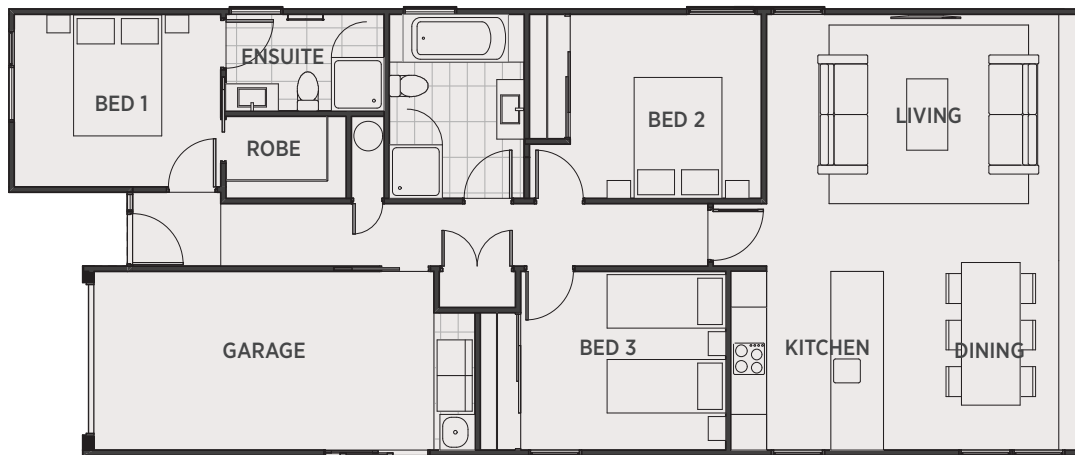

**128m<sup>2</sup>**  
FLOOR AREA

# LOT 11

 3	 2	 1
---	---	---

**KOKOMEA  
PARK**

## INTERIOR

<b>Kitchen</b>	Standard PHL Layout with Formica Bench Top and Soft Closing Drawers
<b>Sink Mixer</b>	Robertson Agencies Ion Range
<b>Appliances</b>	PHL Robinhood Range Parex E20 Waste Disposal
<b>Splashback</b>	Tiles to Splashback 700x 600mm
<b>Laundry Tub</b>	Aquatica
<b>Flooring</b>	PHL Selected Vinyl Flooring to Entry, Bathroom, Ensuite & Kitchen PHL Range Carpet to Remainder of Home
<b>Doors</b>	MDF Paint Quality – Hollow Core Spray Lacquered Prehung Doors Windsor Futura Range Door Furniture
<b>Wardrobes</b>	Single Shelf and Wardrobe Rail Linen Cupboard - 4 Shelves
<b>Hot Water</b>	Rheem 180L Mains Pressure HWC
<b>Heating</b>	Daiken Heat Pump Inverter
<b>Lights</b>	PHL LED Light Range with PDL Iconic Switch Gear
<b>TV</b>	Reticulate for Sky TV / Home Networks
<b>Clean</b>	Commercial Clean

## BATHROOMS & TOILET ROOM FIXTURES

<b>Vanity</b>	Robertson Agencies – Evolve Wall Hung
<b>Bath</b>	Robertson Agencies BTW Otto, Free Standing Bath
<b>Tapware</b>	Robertson Agencies Ion range
<b>Shower</b>	2 Sided Angle Corner Shower – with Moulded Recess and White Easy Clean Trap
<b>Toilet Suite</b>	Robertson Agencies – Back to Wall
<b>Mirrors</b>	Above Vanity in Bathroom and Ensuite
<b>Towel Rails</b>	Heated – 7 Bar Ladder Rail
<b>Fan</b>	Manrose Halogen Fan Light