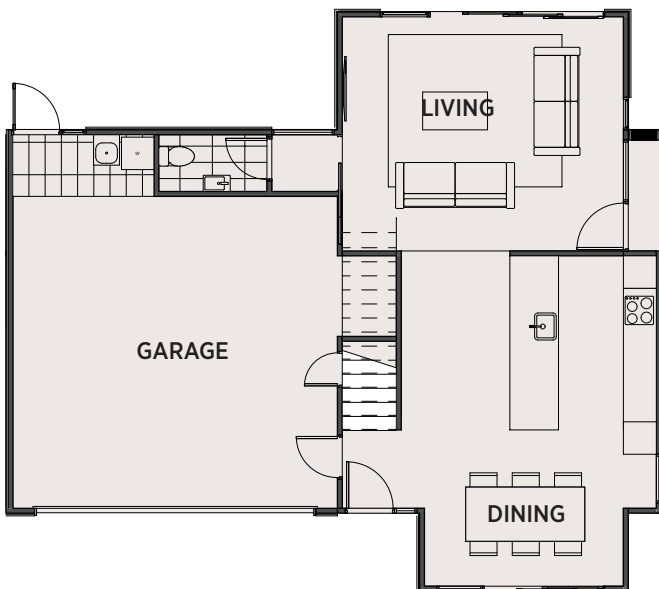

207m²
FLOOR AREA

LOT 47

 4	 2	 2
---	---	---

GROUND FLOOR

LEVEL 1

**KOKOMEA
PARK**

GENERAL

Build	Complete Land & Home Package
Consents Insurance	Building Consents and Inspection Fees Construction and Liability Insurance
Project Assistance	Assigned Project Manager Colour Consultant

INTERIOR

Kitchen	PC Sum to Kitchen or Standard PHL Layout
Sink Mixer	Robertson Agencies Ion or Uno Range
Appliances	PHL Westinghouse Range Parex E20 Waste Disposal
Splashback	Tiled Splashback Allowance
Laundry Tub	Aquatica
Flooring	Liberty Range of carpets Quickstep Classic Range of Laminate Tiled Floors to Bathrooms
Doors	MDF Paint Quality - Hollow Core Spray Lacquered Prehung Doors Windsor Astron Range Door Furniture
Wardrobes	Single Shelf and Wardrobe Rail Linen Cupboard - 4 Shelves
Hot Water	Rheem HWC - 180L Mains Pressure
Heating	Daiken Heat Pump FTXS17F Inverter
Lights	PHL LED Light Range with PDL Iconic Switch Gear
TV	Reticulate for Sky TV / Home Networks
Clean	Commercial Clean

BATHROOMS & TOILET ROOM FIXTURES

Vanity	Robertson Agencies - Evolve Wall Hung
Bath	Robertson Agencies BTW Otto, FS 1700mm
Tapware	Robertson Agencies Ion or Uno range
Shower	Athena Soul - 1000 x 1000 - Angle Corner - with Moulded Recess and White Easy Clean Trap Tiled Shower to Ensuite
Toilet Suite	Robertson Agencies -Uno BTW Vitreous China
Basin	Robertson Agencies - Studio Plus 440 Hand Basin with Chrome Bottle Trap (W/C only)
Mirrors	Above Vanity in Bathroom and Ensuite
Towel Rails	Heated - 7 Bar Ladder Rail
Fan	Manrose Halogen Fan Light