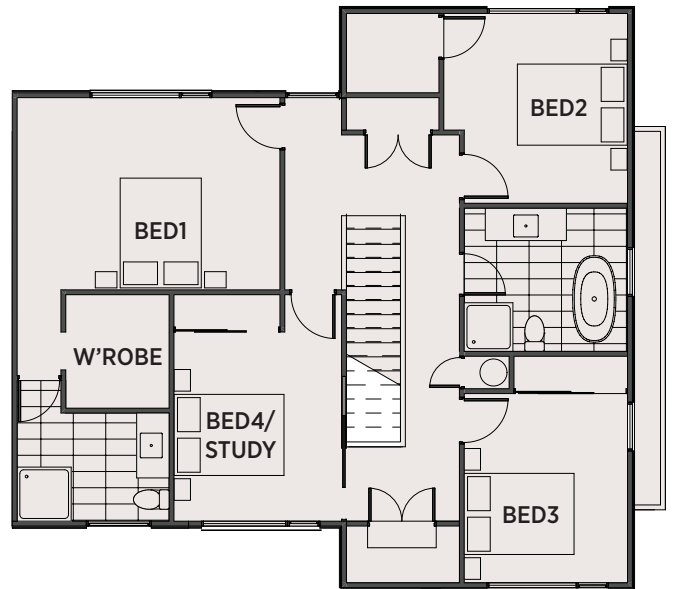

207m²
FLOOR AREA

LOT 47

 4	 2	 2
---	---	---

GROUND FLOOR

LEVEL 1

**KOKOMEA
PARK**

GENERAL

Build	Complete Land & Home Package
Consents Insurance	Building Consents and Inspection Fees Construction and Liability Insurance
Project Assistance	Assigned Project Manager Colour Consultant

INTERIOR

Kitchen	PC Sum to Kitchen or Standard PHL Layout
Sink Mixer	Robertson Agencies Ion or Uno Range
Appliances	PHL Westinghouse Range Parex E20 Waste Disposal
Splashback	Tiled Splashback Allowance
Laundry Tub	Aquatica
Flooring	Liberty Range of carpets Quickstep Classic Range of Laminate Tiled Floors to Bathrooms
Doors	MDF Paint Quality - Hollow Core Spray Lacquered Prehung Doors Windsor Astron Range Door Furniture
Wardrobes	Single Shelf and Wardrobe Rail Linen Cupboard - 4 Shelves
Hot Water	Rheem HWC - 180L Mains Pressure
Heating	Daiken Heat Pump FTXS17F Inverter
Lights	PHL LED Light Range with PDL Iconic Switch Gear
TV	Reticulate for Sky TV / Home Networks
Clean	Commercial Clean

BATHROOMS & TOILET ROOM FIXTURES

Vanity	Robertson Agencies - Evolve Wall Hung
Bath	Robertson Agencies BTW Otto, FS 1700mm
Tapware	Robertson Agencies Ion or Uno range
Shower	Athena Soul - 1000 x 1000 - Angle Corner - with Moulded Recess and White Easy Clean Trap Tiled Shower to Ensuite
Toilet Suite	Robertson Agencies -Uno BTW Vitreous China
Basin	Robertson Agencies - Studio Plus 440 Hand Basin with Chrome Bottle Trap (W/C only)
Mirrors	Above Vanity in Bathroom and Ensuite
Towel Rails	Heated - 7 Bar Ladder Rail
Fan	Manrose Halogen Fan Light