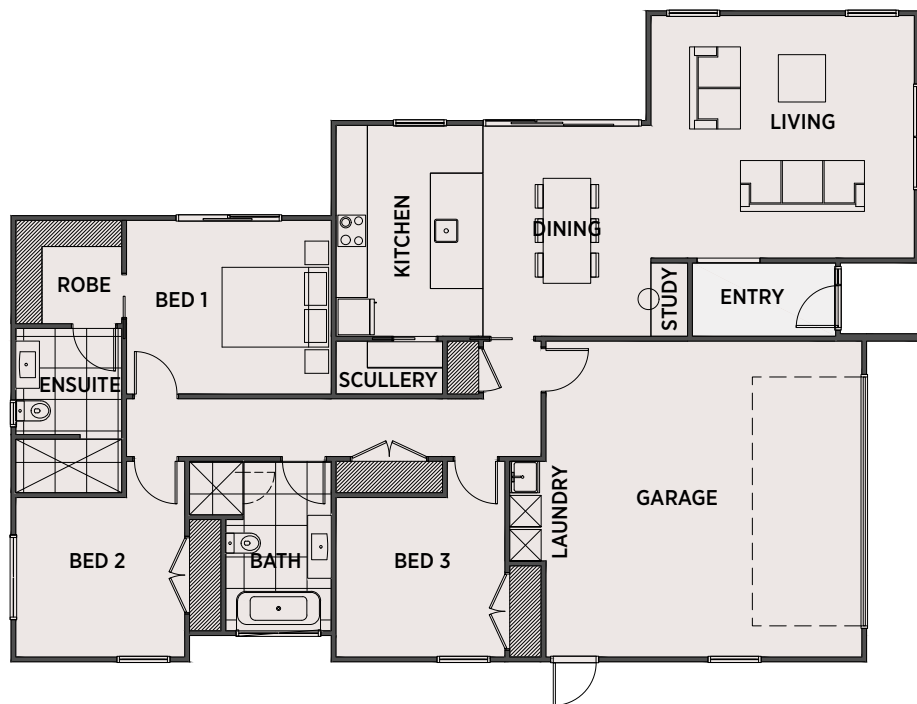

169m²
FLOOR AREA

LOT 57

3	2	2
---	---	---

**KOKOMEA
PARK**

GENERAL

Build	Complete Land & Home Package
Consents Insurance	Building Consents and Inspection Fees Construction and Liability Insurance
Project Assistance	Assigned Project Manager Colour Consultant

INTERIOR

Kitchen	PC Sum to Kitchen or Standard PHL Layout
Sink Mixer	Robertson Agencies Ion or Uno Range
Appliances	PHL Westinghouse Range Parex E20 Waste Disposal
Splashback	Tiled Splashback Allowance
Laundry Tub	Aquatica
Flooring	Liberty Range of carpets Quickstep Classic Range of Laminate Tiled Floors to Bathrooms
Doors	MDF Paint Quality – Hollow Core Spray Lacquered Prehung Doors Windsor Astron Range Door Furniture
Wardrobes	Single Shelf and Wardrobe Rail Linen Cupboard - 4 Shelves
Hot Water	Rinnai 26l ext Gas Infinity
Heating	Daiken Heat Pump FTXS17F Inverter
Lights	PHL LED Light Range with PDL Iconic Switch Gear
TV	Reticulate for Sky TV / Home Networks
Clean	Commercial Clean

BATHROOMS & TOILET ROOM FIXTURES

Vanity	Robertson Agencies – Evolve Wall Hung
Bath	Robertson Agencies BTW Otto, FS 1700mm
Tapware	Robertson Agencies Ion or Uno range
Shower	Tiled Showers with Frameless Glass Door to Bathroom
Toilet Suite	Robertson Agencies –Uno BTW Vitreous China
Basin	Robertson Agencies – Studio Plus 440 Hand Basin with Chrome Bottle Trap (W/C only)
Mirrors	Above Vanity in Bathroom and Ensuite
Towel Rails	Heated – 7 Bar Ladder Rail
Fan	Manrose Halogen Fan Light