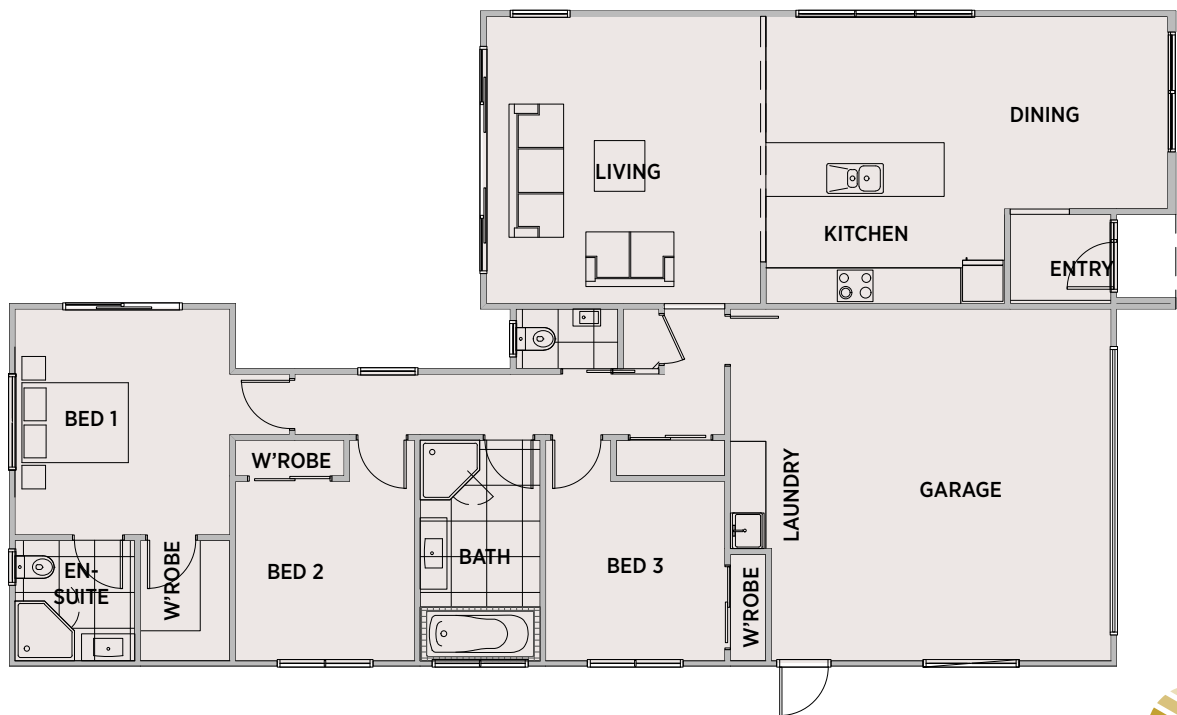

164m²
FLOOR AREA

LOT 44

 3	 2	 2
---	---	---

**KOKOMEA
PARK**

GENERAL

Build	Complete Land & Home Package
Consents Insurance	Building Consents and Inspection Fees Construction and Liability Insurance
Project Assistance	Assigned Project Manager Colour Consultant

INTERIOR

Kitchen	PC Sum to Kitchen or Standard PHL Layout
Sink Mixer	Robertson Agencies Ion or Uno Range
Appliances	PHL Westinghouse Range Parex E20 Waste Disposal
Splashback	Tiled Splashback Allowance
Laundry Tub	Aquatica
Flooring	Liberty Range of carpets Quickstep Classic Range of Laminate Tiled Floors to Bathrooms
Doors	MDF Paint Quality - Hollow Core Spray Lacquered Prehung Doors Windsor Astron Range Door Furniture
Wardrobes	Single Shelf and Wardrobe Rail Linen Cupboard - 4 Shelves
Hot Water	Rinnai 26l ext Gas Infinity
Heating	Daiken Heat Pump FTXS17F Inverter
Lights	PHL LED Light Range with PDL Iconic Switch Gear
TV	Reticulate for Sky TV / Home Networks
Clean	Commercial Clean

BATHROOMS & TOILET ROOM FIXTURES

Vanity	Robertson Agencies - Evolve Wall Hung
Bath	Robertson Agencies BTW Otto, FS 1700mm
Tapware	Robertson Agencies Ion or Uno range
Shower	Athena Soul - 1000 x 1000 - Angle Corner - with Moulded Recess and White Easy Clean Trap
Toilet Suite	Robertson Agencies -Uno BTW Vitreous China
Basin	Robertson Agencies - Studio Plus 440 Hand Basin with Chrome Bottle Trap (W/C only)
Mirrors	Above Vanity in Bathroom and Ensuite
Towel Rails	Heated - 7 Bar Ladder Rail
Fan	Manrose Halogen Fan Light