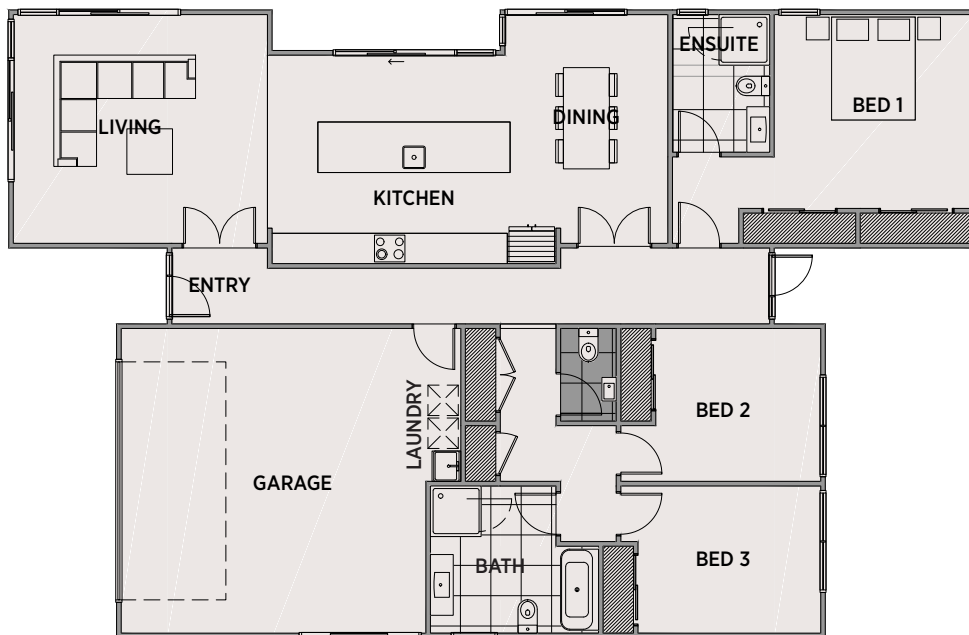

**190m<sup>2</sup>**  
FLOOR AREA

# LOT 27

 3	 2	 2
---	---	---

**KOKOMEA  
PARK**

## INTERIOR

<b>Kitchen</b>	PC Sum to Kitchen or Standard PHL Layout
<b>Sink Mixer</b>	Robertson Agencies Ion or Uno Range
<b>Appliances</b>	PHL Westinghouse Range Parex E20 Waste Disposal
<b>Splashback</b>	Tiled Splashback Allowance
<b>Laundry Tub</b>	Aquatica
<b>Flooring</b>	Liberty Range of carpets Quickstep Classic Range of Laminate Tiled Floors to Bathrooms
<b>Doors</b>	MDF Paint Quality - Hollow Core Spray Lacquered Prehung Doors Windsor Astron Range Door Furniture
<b>Wardrobes</b>	Single Shelf and Wardrobe Rail Linen Cupboard - 4 Shelves
<b>Hot Water</b>	Rinnai 26l ext Gas Infinity
<b>Heating</b>	Daiken Heat Pump FTXS17F Inverter
<b>Lights</b>	PHL LED Light Range with PDL Iconic Switch Gear
<b>TV</b>	Reticulate for Sky TV / Home Networks
<b>Clean</b>	Commercial Clean

## BATHROOMS & TOILET ROOM FIXTURES

<b>Vanity</b>	Robertson Agencies - Evolve Wall Hung
<b>Bath</b>	Robertson Agencies BTW Otto, FS 1700mm
<b>Tapware</b>	Robertson Agencies Ion or Uno range
<b>Shower</b>	Athena Soul - 1000 x 1000 - Angle Corner - with Moulded Recess and White Easy Clean Trap
<b>Toilet Suite</b>	Robertson Agencies - Uno BTW Vitreous China
<b>Basin</b>	Robertson Agencies - Studio Plus 440 Hand Basin with Chrome Bottle Trap (W/C only)
<b>Mirrors</b>	Above Vanity in Bathroom and Ensuite
<b>Towel Rails</b>	Heated - 7 Bar Ladder Rail
<b>Fan</b>	Manrose Halogen Fan Light